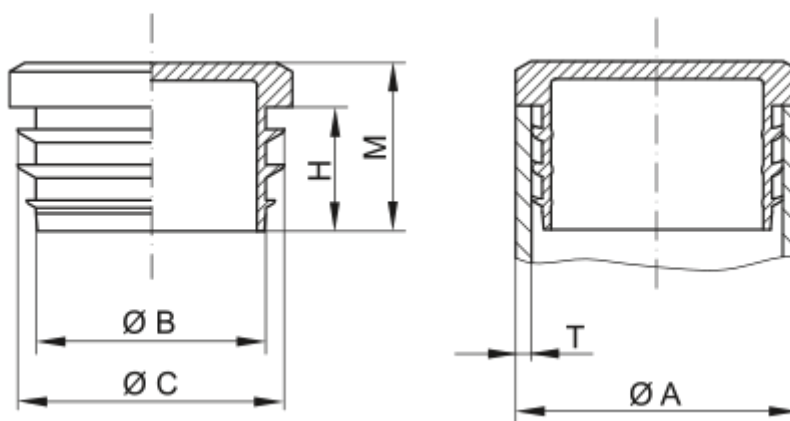

Data Sheet

Article number: 59GPN320GL3612

Description: KLEE Finned plugs GPN 320 - 36 (Wall thickness 1-2)

Measures

A = 36

B = 30

C = 34.5

H = 14

M = 19

T = 1-2